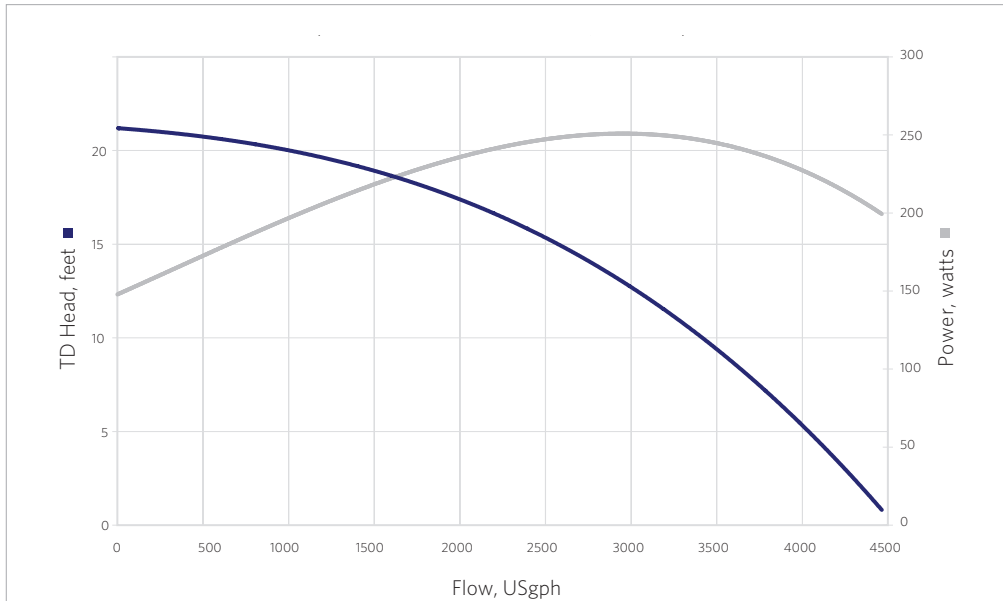

*Dimensions and illustrations are approximate and for reference only

Sequence® 1000 Series - Model 4500SEQ21

The Classic! The 1000 series has set the standard by which all others are measured. Perfect blend of medium pressure and ample flow for the majority of ponds.

Flow At Total Dynamic Head	4'	8'	12'	16'	20'
GPM	69	61	53	40	17
GPH	4140	3660	3180	2400	1020

3 YEAR LIMITED WARRANTY

8 FOOT CORDSET

TEFC FANCOOLED MOTOR

MODEL	4500SEQ21
INLET	1.5"
DISCHARGE	1.5"
MAX FLOW (gph)	4500
MAX HEAD (feet)	21'
MAX POWER (watts)	250
MAX CURRENT (amps)	2.69
@ (volts)	115/230
MOTOR HP	1/3, 1/4, 1/6, 1/8
MOTOR TYPE	56J
MOTOR ENCLOSURE	TEFC
IMPELLER	5